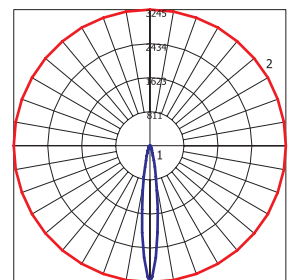

TECHNICAL SPECIFICATIONS / MAXIMUM RATINGS

| | |
|--------------------------|---------------------------------------------------------------------------------------------------|
| HOUSING | Powder Coated Extruded Aluminum |
| MOUNTING | Mounting Brackets with adjustable or permanent mounting options |
| V max | 28 VDC |
| POWER | 8.4 W @ 12 VDC per foot |
| TYPICAL INPUT VOLTAGE | 12 VDC |
| CURRENT | 0.7 A @12 VDC per foot |
| CONNECTIONS | 6ft Flying Lead |
| TEMPERATURE RANGE | -40°C - +85°C |
| TYPICAL CASE TEMPERATURE | ~15°C above ambient temperature (GSLEDIP24-CW @ 12 VDC) |
| CERTIFICATIONS | Certified to CSA 22.2 No. 250.0, Conforms to UL 1598 standard, Class 1 Division 2 Groups ABCD, T3 |
| INGRESS PROTECTION | IP54 |
| COLOR TEMP RANGE | CW: 6500k WW: 3500k |
| CRI VALUE | CW: 75 WW: 80 |
| TOTAL LUMENS PER FOOT | 442 |
| TOTAL SCOTOPIC LUMENS | 946 |
| WEIGHT | 0.7 lb per foot |

Length Options:

PHOTOMETRICS

| MODEL | LENGTH | COLOR | OPTIC | FINISH |
|-------|--------|-------|-------|--------|
|-------|--------|-------|-------|--------|

*Contact for C1D2 information

- 12** -12 inches
- 24** -24 inches
- 36** -36 inches
- 48** -48 inches