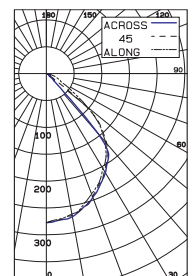

TECHNICAL SPECIFICATIONS / MAXIMUM RATINGS

| | |
|--------------------------|---------------------------------------------------------------------------------------------------|
| HOUSING | Powder Coated Extruded Aluminum |
| MOUNTING | Mounting Brackets with adjustable or permanent mounting options |
| V max | 28 VDC |
| POWER | 8.4 W @ 12 VDC per foot |
| TYPICAL INPUT VOLTAGE | 12 VDC |
| CURRENT | 0.7 A @12 VDC per foot |
| CONNECTIONS | 6ft Flying Lead |
| TEMPERATURE RANGE | -40°C - +85°C |
| TYPICAL CASE TEMPERATURE | ~15°C above ambient temperature (GSLEDIP24-CW @ 12 VDC) |
| CERTIFICATIONS | Certified to CSA 22.2 No. 250.0, Conforms to UL 1598 standard, Class 1 Division 2 Groups ABCD, T3 |
| INGRESS PROTECTION | IP54 |
| COLOR TEMP RANGE | CW: 6500k WW: 3500k |
| CRI VALUE | CW: 75 WW: 80 |
| TOTAL LUMENS PER FOOT | 442 |
| TOTAL SCOTOPIC LUMENS | 946 |
| WEIGHT | 0.7 lb per foot |

Length Options:

PHOTOMETRICS

| MODEL | LENGTH | COLOR | OPTIC | FINISH |
|-------|--------|-------|-------|--------|
|-------|--------|-------|-------|--------|

*Contact for C1D2 information

- 12** -12 inches
- 24** -24 inches
- 36** -36 inches
- 48** -48 inches