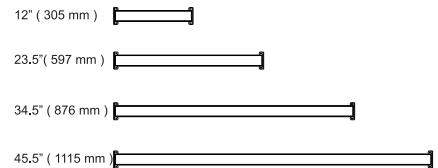

TECHNICAL SPECIFICATIONS / MAXIMUM RATINGS

| | |
|--------------------------|---------------------------------------------------------------------------------------------------|
| HOUSING | Powder Coated Extruded Aluminum |
| MOUNTING | Mounting Brackets with adjustable or permanent mounting options |
| V max | 28 VDC |
| POWER | 8.4 W @ 12 VDC per foot |
| TYPICAL INPUT VOLTAGE | 12 VDC |
| CURRENT | 0.7 A @12 VDC per foot |
| CONNECTIONS | 6ft Flying Lead |
| TEMPERATURE RANGE | -40°C - +85°C |
| TYPICAL CASE TEMPERATURE | ~15°C above ambient temperature (GSLEDIP24-CW @ 12 VDC) |
| CERTIFICATIONS | Certified to CSA 22.2 No. 250.0, Conforms to UL 1598 standard, Class 1 Division 2 Groups ABCD, T3 |
| INGRESS PROTECTION | IP54 |
| COLOR TEMP RANGE | CW: 6500k WW: 3500k |
| CRI VALUE | CW: 75 WW: 80 |
| TOTAL LUMENS PER FOOT | 442 |
| TOTAL SCOTOPIC LUMENS | 946 |
| WEIGHT | 0.7 lb per foot |

Length Options:

PHOTOMETRICS

| MODEL | LENGTH | COLOR | OPTIC | FINISH |
|-------|--------|-------|-------|--------|
|-------|--------|-------|-------|--------|

*Contact for C1D2 information

- 12** -12 inches
- 24** -24 inches
- 36** -36 inches
- 48** -48 inches