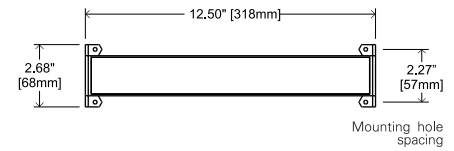

TECHNICAL SPECIFICATIONS / MAXIMUM RATINGS

| | |
|--------------------------|---------------------------------------------------------------------------------------------------|
| HOUSING | Powder Coated Extruded Aluminum |
| MOUNTING | Mounting Brackets with adjustable or permanent mounting options |
| V max | 28 VDC |
| POWER | 8.4 W @ 12 VDC per foot |
| TYPICAL INPUT VOLTAGE | 12 VDC |
| CURRENT | 0.7 A @12 VDC per foot |
| CONNECTIONS | 6ft Flying Lead |
| TEMPERATURE RANGE | -40°C - +85°C |
| TYPICAL CASE TEMPERATURE | ~15°C above ambient temperature (GSLEDIP24-CW @ 12 VDC) |
| CERTIFICATIONS | Certified to CSA 22.2 No. 250.0, Conforms to UL 1598 standard, Class 1 Division 2 Groups ABCD, T3 |
| INGRESS PROTECTION | IP54 |
| COLOR TEMP RANGE | CW: 6500k WW: 3500k |
| CRI VALUE | CW: 75 WW: 80 |
| TOTAL LUMENS PER FOOT | 442 |
| TOTAL SCOTOPIC LUMENS | 946 |
| WEIGHT | 0.7 lb per foot |

Length Options:

PHOTOMETRICS

| MODEL | LENGTH | COLOR | OPTIC | FINISH |
|-------|--------|-------|-------|--------|
|-------|--------|-------|-------|--------|

*Contact for C1D2 information

- 12** -12 inches
- 24** -24 inches
- 36** -36 inches
- 48** -48 inches